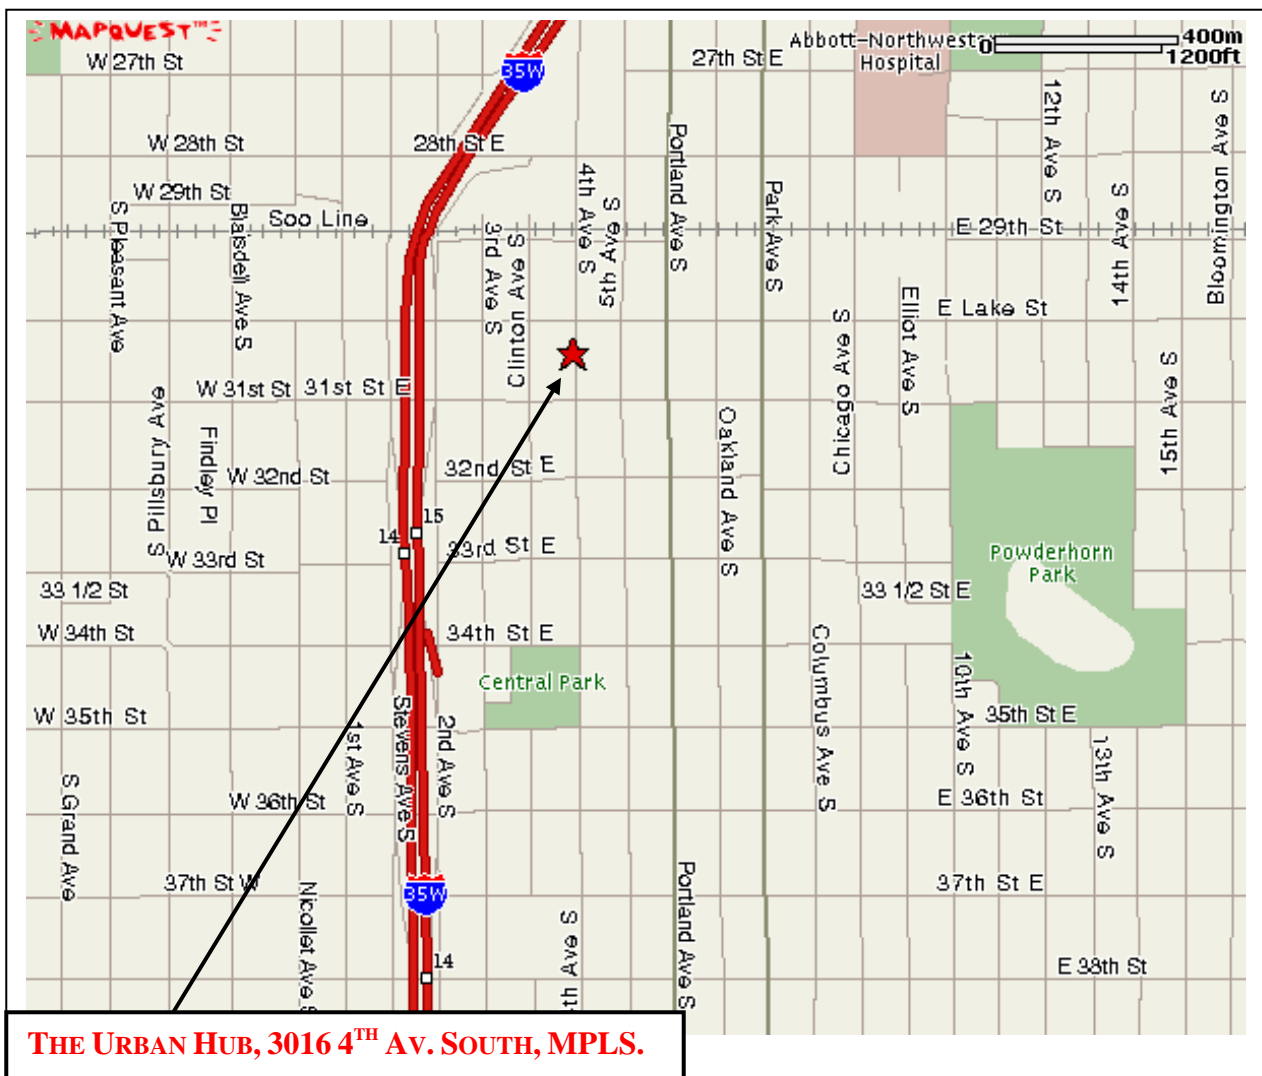

Directions to the Hub

612-545-9808

3016 4th Avenue South (Urban Hub)

Minneapolis, MN 55408

Helpful Reminders:

Portland Avenue is south-bound

Park Avenue is north-bound

From north-bound 35W, exit at *Lake and 31st Street*. Turn right onto 31st St. then left onto 4th Ave. The building has Urban Hub and 3016 written on the front.

From south-bound 35W, exit at *35th/36th Street*. Go straight through one light then left onto 36th Street. Continue going east until you turn left onto 4th Avenue and follow this just across 31st Street; The Urban Hub is on your left in the middle of the block.

THE URBAN HUB, 3016 4TH AV. SOUTH, MPLS.